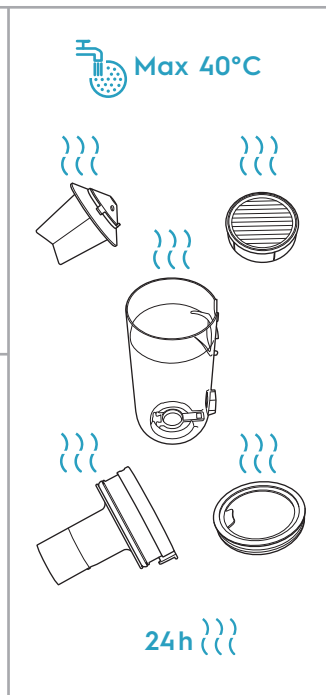

Carpet

Hard Floor

ESKW5	KIT23	KIT22	ZE167	ZE155	ZE149	ZE149A
900 923 607	900 923 383	900 923 354	900 923 609	900 923 379	900 923 380	900 923 381
Yearly performance Kit	Home and car kit	Duster kit	Battery 4.0Ah/57Wh	PetPro+	BedProPower+	BedProPowerUV+
ZE168	ZE158	ZE159	ZE146	ZE166		
900 923 610	900 923 440	900 923 442	900 923 361	900 923 608		
PowerPro mop nozzle	Standard pads	Delicate pads	Duster	PowerPro hard floor nozzle		
					RECYCLED Paper made from recycled material FSC® C139575 www.fsc.org	
					A24538810 www.shop.electrolux.com	