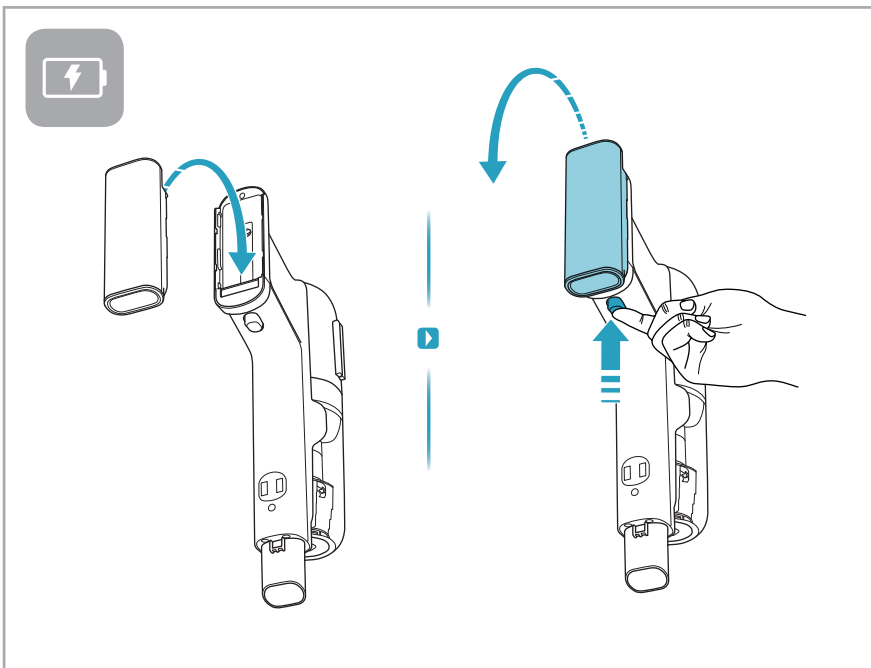

Carpet

Hard Floor

ESKW5	KIT23	KIT22	ZE167	ZE155	ZE149	ZE149A
900 923 607	900 923 383	900 923 354	900 923 609	900 923 379	900 923 380	900 923 381
Yearly performance Kit	Home and car kit	Duster kit	Battery 4.0Ah/57Wh	PetPro+	BedProPower+	BedProPowerUV+
ZE168	ZE158	ZE159	ZE146	ZE166		
900 923 610	900 923 440	900 923 442	900 923 361	900 923 608		
PowerPro mop nozzle	Standard pads	Delicate pads	Duster	PowerPro hard floor nozzle		
					RECYCLED Paper made from recycled material FSC® C139575 www.fsc.org	
					A24538810 www.shop.electrolux.com	