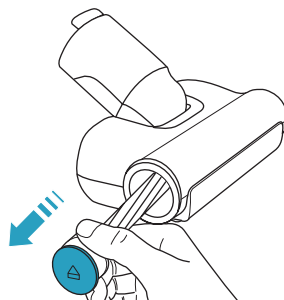

Carpet

Hard Floor

ESKW5	KIT23	KIT22	ZE167	ZE155	ZE149	ZE149A
900 923 607	900 923 383	900 923 354	900 923 609	900 923 379	900 923 380	900 923 381
Yearly performance Kit	Home and car kit	Duster kit	Battery 4.0Ah/57Wh	PetPro+	BedProPower+	BedProPowerUV+
ZE168	ZE158	ZE159	ZE146	ZE166		
900 923 610	900 923 440	900 923 442	900 923 361	900 923 608		
PowerPro mop nozzle	Standard pads	Delicate pads	Duster	PowerPro hard floor nozzle		
					RECYCLED Paper made from recycled material FSC® C139575 www.fsc.org	
					A24538810 www.shop.electrolux.com	