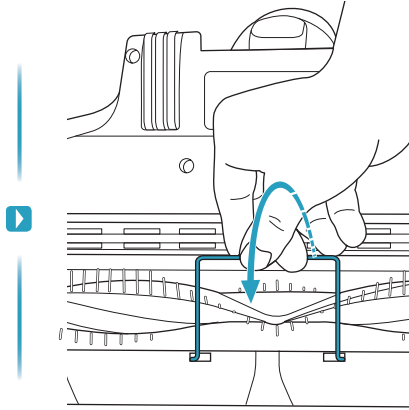

Carpet

Hard Floor

ESKW5	KIT23	KIT22	ZE167	ZE155	ZE149	ZE149A
900 923 607	900 923 383	900 923 354	900 923 609	900 923 379	900 923 380	900 923 381
Yearly performance Kit	Home and car kit	Duster kit	Battery 4.0Ah/57Wh	PetPro+	BedProPower+	BedProPowerUV+
ZE168	ZE158	ZE159	ZE146	ZE166		
900 923 610	900 923 440	900 923 442	900 923 361	900 923 608		
PowerPro mop nozzle	Standard pads	Delicate pads	Duster	PowerPro hard floor nozzle		
					RECYCLED Paper made from recycled material FSC® C139575 www.fsc.org	
					A24538810 www.shop.electrolux.com	