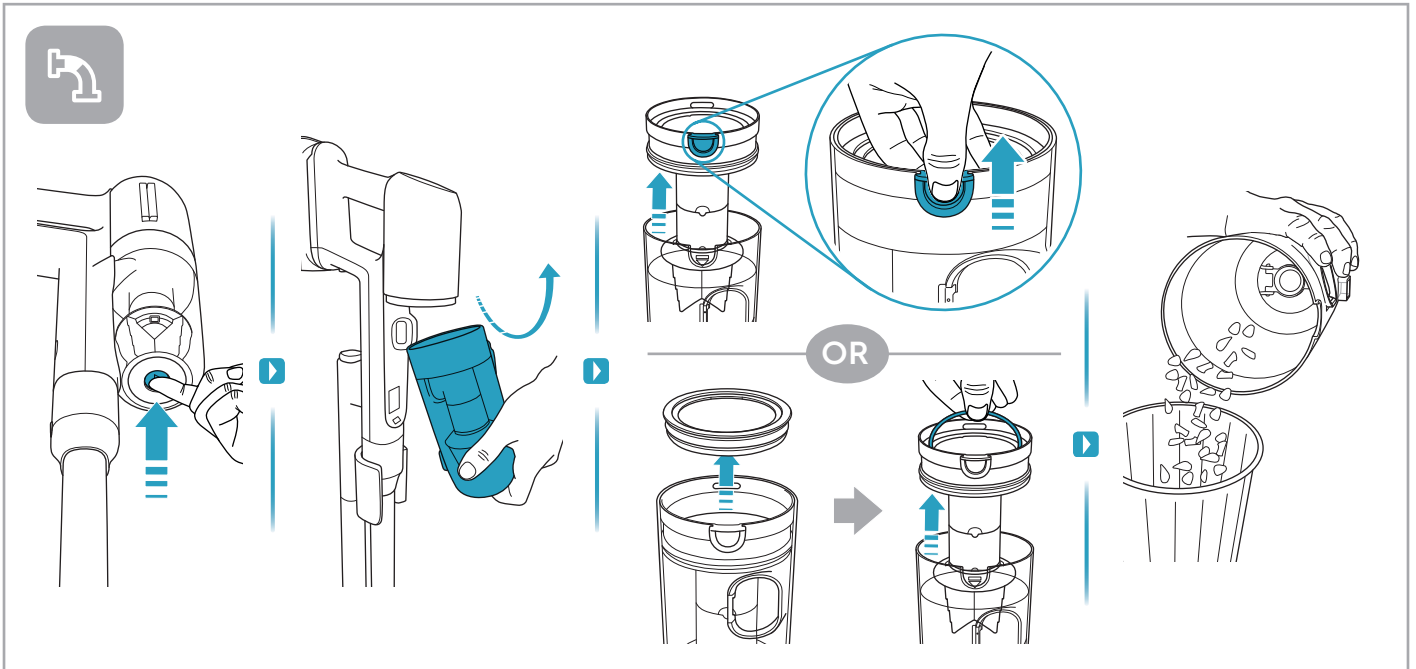

Carpet

Hard Floor

ESKW5	KIT23	KIT22	ZE167	ZE155	ZE149	ZE149A
900 923 607	900 923 383	900 923 354	900 923 609	900 923 379	900 923 380	900 923 381
Yearly performance Kit	Home and car kit	Duster kit	Battery 4.0Ah/57Wh	PetPro+	BedProPower+	BedProPowerUV+
ZE168	ZE158	ZE159	ZE146	ZE166		
900 923 610	900 923 440	900 923 442	900 923 361	900 923 608		
PowerPro mop nozzle	Standard pads	Delicate pads	Duster	PowerPro hard floor nozzle		
					RECYCLED Paper made from recycled material FSC® C139575 www.fsc.org	
					A24538810 www.shop.electrolux.com	