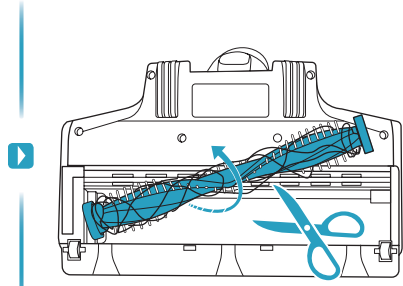

Carpet

Hard Floor

ESKW5	KIT23	KIT22	ZE167	ZE155	ZE149	ZE149A
900 923 607	900 923 383	900 923 354	900 923 609	900 923 379	900 923 380	900 923 381
Yearly performance Kit	Home and car kit	Duster kit	Battery 4.0Ah/57Wh	PetPro+	BedProPower+	BedProPowerUV+
ZE168	ZE158	ZE159	ZE146	ZE166		
900 923 610	900 923 440	900 923 442	900 923 361	900 923 608		
PowerPro mop nozzle	Standard pads	Delicate pads	Duster	PowerPro hard floor nozzle		
					RECYCLED Paper made from recycled material FSC® C139575 www.fsc.org	
					A24538810 www.shop.electrolux.com	