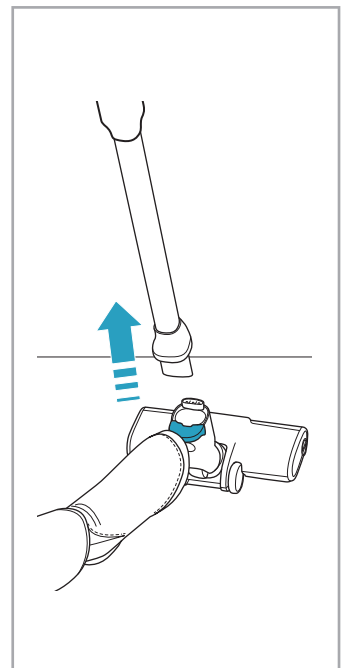

Carpet

Hard Floor

ESKW5	KIT23	KIT22	ZE167	ZE155	ZE149	ZE149A
900 923 607	900 923 383	900 923 354	900 923 609	900 923 379	900 923 380	900 923 381
Yearly performance Kit	Home and car kit	Duster kit	Battery 4.0Ah/57Wh	PetPro+	BedProPower+	BedProPowerUV+
ZE168	ZE158	ZE159	ZE146	ZE166		
900 923 610	900 923 440	900 923 442	900 923 361	900 923 608		
PowerPro mop nozzle	Standard pads	Delicate pads	Duster	PowerPro hard floor nozzle		
					RECYCLED Paper made from recycled material FSC® C139575 www.fsc.org	
					A24538810 www.shop.electrolux.com	