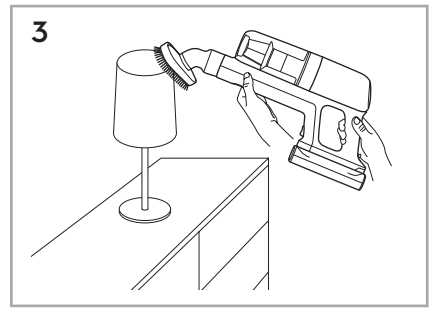

Carpet

Hard Floor

ESKW5	KIT23	KIT22	ZE167	ZE155	ZE149	ZE149A
900 923 607	900 923 383	900 923 354	900 923 609	900 923 379	900 923 380	900 923 381
Yearly performance Kit	Home and car kit	Duster kit	Battery 4.0Ah/57Wh	PetPro+	BedProPower+	BedProPowerUV+
ZE168	ZE158	ZE159	ZE146	ZE166		
900 923 610	900 923 440	900 923 442	900 923 361	900 923 608		
PowerPro mop nozzle	Standard pads	Delicate pads	Duster	PowerPro hard floor nozzle		
					RECYCLED Paper made from recycled material FSC® C139575 www.fsc.org	
					A24538810 www.shop.electrolux.com	