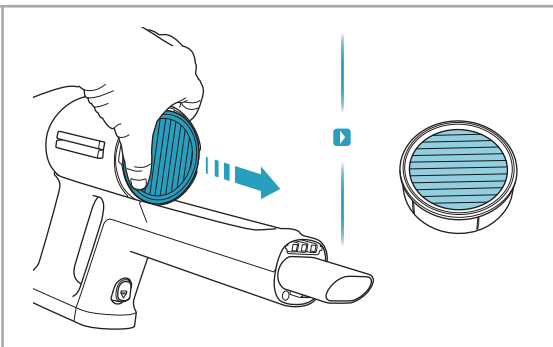

Carpet

Hard Floor

ESKW5	KIT23	KIT22	ZE167	ZE155	ZE149	ZE149A
900 923 607	900 923 383	900 923 354	900 923 609	900 923 379	900 923 380	900 923 381
Yearly performance Kit	Home and car kit	Duster kit	Battery 4.0Ah/57Wh	PetPro+	BedProPower+	BedProPowerUV+
ZE168	ZE158	ZE159	ZE146	ZE166		
900 923 610	900 923 440	900 923 442	900 923 361	900 923 608		
PowerPro mop nozzle	Standard pads	Delicate pads	Duster	PowerPro hard floor nozzle		
					RECYCLED Paper made from recycled material FSC® C139575 www.fsc.org	
					A24538810 www.shop.electrolux.com	