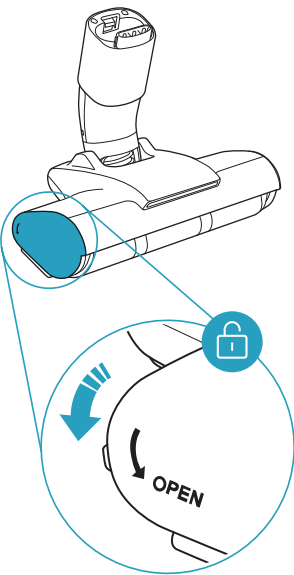

Carpet

Hard Floor

ESKW5	KIT23	KIT22	ZE167	ZE155	ZE149	ZE149A
900 923 607	900 923 383	900 923 354	900 923 609	900 923 379	900 923 380	900 923 381
Yearly performance Kit	Home and car kit	Duster kit	Battery 4.0Ah/57Wh	PetPro+	BedProPower+	BedProPowerUV+
ZE168	ZE158	ZE159	ZE146	ZE166		
900 923 610	900 923 440	900 923 442	900 923 361	900 923 608		
PowerPro mop nozzle	Standard pads	Delicate pads	Duster	PowerPro hard floor nozzle		
					RECYCLED Paper made from recycled material FSC® C139575 www.fsc.org	
					A24538810 www.shop.electrolux.com	