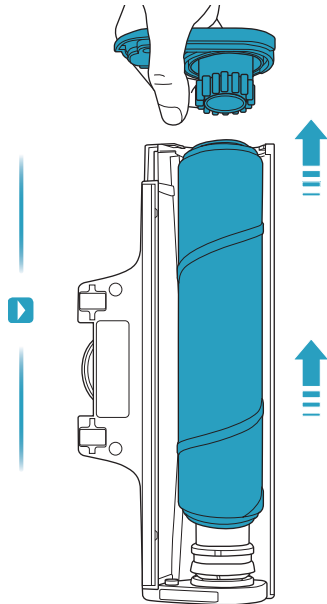

Carpet

Hard Floor

ESKW5	KIT23	KIT22	ZE167	ZE155	ZE149	ZE149A
900 923 607	900 923 383	900 923 354	900 923 609	900 923 379	900 923 380	900 923 381
Yearly performance Kit	Home and car kit	Duster kit	Battery 4.0Ah/57Wh	PetPro+	BedProPower+	BedProPowerUV+
ZE168	ZE158	ZE159	ZE146	ZE166		
900 923 610	900 923 440	900 923 442	900 923 361	900 923 608		
PowerPro mop nozzle	Standard pads	Delicate pads	Duster	PowerPro hard floor nozzle		
					RECYCLED Paper made from recycled material FSC® C139575 www.fsc.org	
					A24538810 www.shop.electrolux.com	