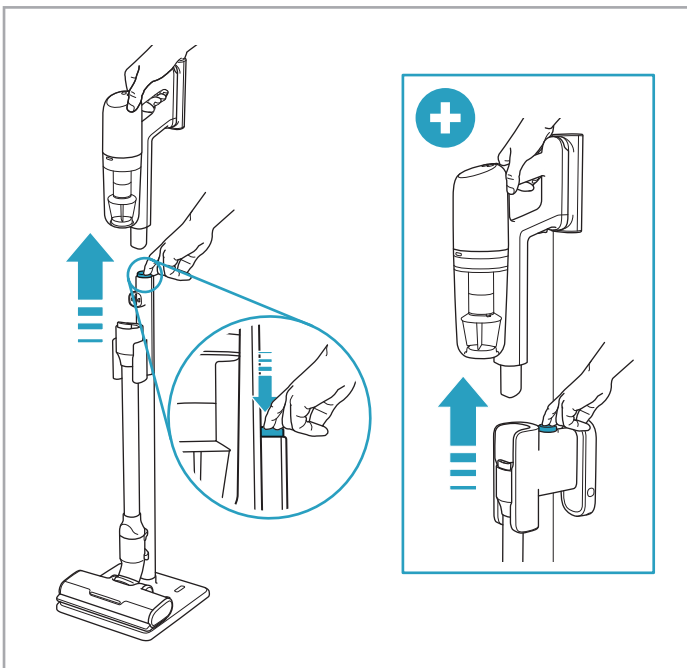

Carpet

Hard Floor

ESKW5	KIT23	KIT22	ZE167	ZE155	ZE149	ZE149A
900 923 607	900 923 383	900 923 354	900 923 609	900 923 379	900 923 380	900 923 381
Yearly performance Kit	Home and car kit	Duster kit	Battery 4.0Ah/57Wh	PetPro+	BedProPower+	BedProPowerUV+
ZE168	ZE158	ZE159	ZE146	ZE166		
900 923 610	900 923 440	900 923 442	900 923 361	900 923 608		
PowerPro mop nozzle	Standard pads	Delicate pads	Duster	PowerPro hard floor nozzle		
					RECYCLED Paper made from recycled material FSC® C139575 www.fsc.org	
					A24538810 www.shop.electrolux.com	