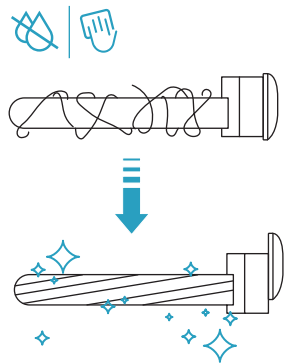

Carpet

Hard Floor

ESKW5	KIT23	KIT22	ZE167	ZE155	ZE149	ZE149A
900 923 607	900 923 383	900 923 354	900 923 609	900 923 379	900 923 380	900 923 381
Yearly performance Kit	Home and car kit	Duster kit	Battery 4.0Ah/57Wh	PetPro+	BedProPower+	BedProPowerUV+
ZE168	ZE158	ZE159	ZE146	ZE166		
900 923 610	900 923 440	900 923 442	900 923 361	900 923 608		
PowerPro mop nozzle	Standard pads	Delicate pads	Duster	PowerPro hard floor nozzle		
					RECYCLED Paper made from recycled material FSC® C139575 www.fsc.org	
					A24538810 www.shop.electrolux.com	