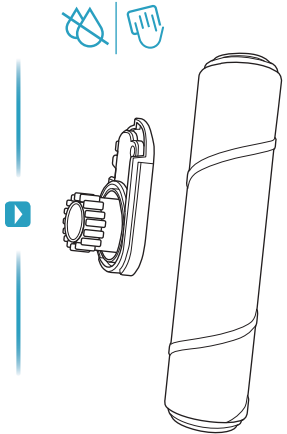

Carpet

Hard Floor

ESKW5	KIT23	KIT22	ZE167	ZE155	ZE149	ZE149A
900 923 607	900 923 383	900 923 354	900 923 609	900 923 379	900 923 380	900 923 381
Yearly performance Kit	Home and car kit	Duster kit	Battery 4.0Ah/57Wh	PetPro+	BedProPower+	BedProPowerUV+
ZE168	ZE158	ZE159	ZE146	ZE166		
900 923 610	900 923 440	900 923 442	900 923 361	900 923 608		
PowerPro mop nozzle	Standard pads	Delicate pads	Duster	PowerPro hard floor nozzle		
					RECYCLED Paper made from recycled material FSC® C139575 www.fsc.org	
					A24538810 www.shop.electrolux.com	