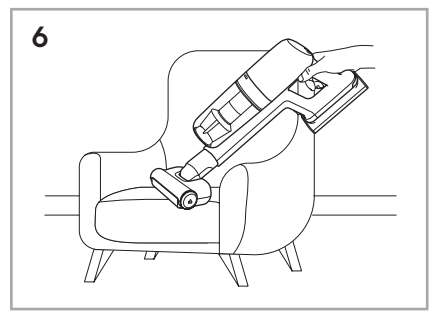

Carpet

Hard Floor

ESKW5	KIT23	KIT22	ZE167	ZE155	ZE149	ZE149A
900 923 607	900 923 383	900 923 354	900 923 609	900 923 379	900 923 380	900 923 381
Yearly performance Kit	Home and car kit	Duster kit	Battery 4.0Ah/57Wh	PetPro+	BedProPower+	BedProPowerUV+
ZE168	ZE158	ZE159	ZE146	ZE166		
900 923 610	900 923 440	900 923 442	900 923 361	900 923 608		
PowerPro mop nozzle	Standard pads	Delicate pads	Duster	PowerPro hard floor nozzle		
					RECYCLED Paper made from recycled material FSC® C139575 www.fsc.org	
					A24538810 www.shop.electrolux.com	