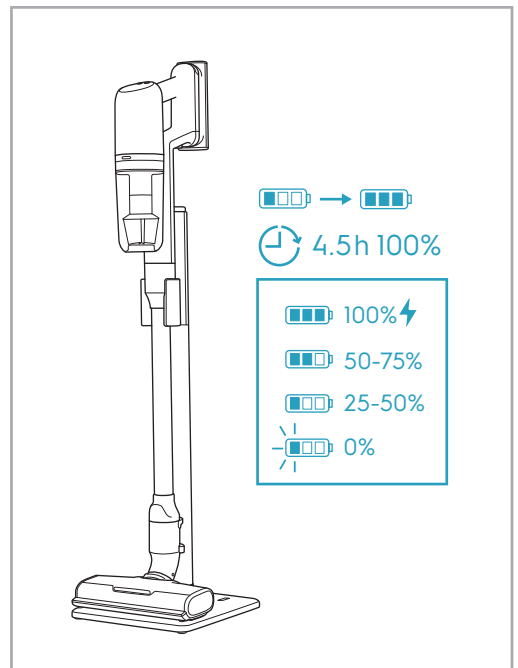

Carpet

Hard Floor

ESKW5	KIT23	KIT22	ZE167	ZE155	ZE149	ZE149A
900 923 607	900 923 383	900 923 354	900 923 609	900 923 379	900 923 380	900 923 381
Yearly performance Kit	Home and car kit	Duster kit	Battery 4.0Ah/57Wh	PetPro+	BedProPower+	BedProPowerUV+
ZE168	ZE158	ZE159	ZE146	ZE166		
900 923 610	900 923 440	900 923 442	900 923 361	900 923 608		
PowerPro mop nozzle	Standard pads	Delicate pads	Duster	PowerPro hard floor nozzle		
					RECYCLED Paper made from recycled material FSC® C139575 www.fsc.org	
					A24538810 www.shop.electrolux.com	