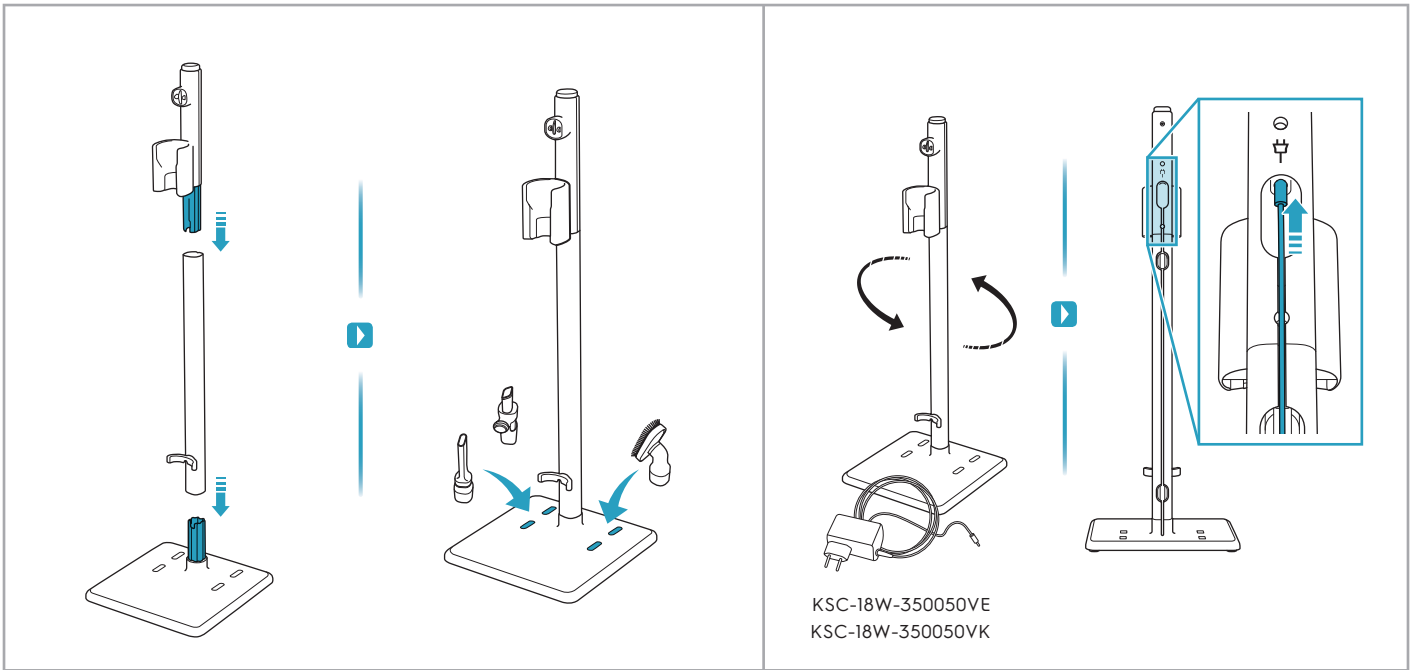

Carpet

Hard Floor

ESKW5	KIT23	KIT22	ZE167	ZE155	ZE149	ZE149A
900 923 607	900 923 383	900 923 354	900 923 609	900 923 379	900 923 380	900 923 381
Yearly performance Kit	Home and car kit	Duster kit	Battery 4.0Ah/57Wh	PetPro+	BedProPower+	BedProPowerUV+
ZE168	ZE158	ZE159	ZE146	ZE166		
900 923 610	900 923 440	900 923 442	900 923 361	900 923 608		
PowerPro mop nozzle	Standard pads	Delicate pads	Duster	PowerPro hard floor nozzle		
					RECYCLED Paper made from recycled material FSC® C139575 www.fsc.org	
					A24538810 www.shop.electrolux.com	