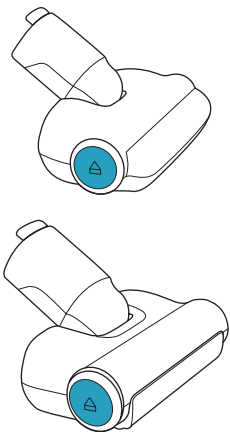

Carpet

Hard Floor

ESKW5	KIT23	KIT22	ZE167	ZE155	ZE149	ZE149A
900 923 607	900 923 383	900 923 354	900 923 609	900 923 379	900 923 380	900 923 381
Yearly performance Kit	Home and car kit	Duster kit	Battery 4.0Ah/57Wh	PetPro+	BedProPower+	BedProPowerUV+
ZE168	ZE158	ZE159	ZE146	ZE166		
900 923 610	900 923 440	900 923 442	900 923 361	900 923 608		
PowerPro mop nozzle	Standard pads	Delicate pads	Duster	PowerPro hard floor nozzle		
					RECYCLED Paper made from recycled material FSC® C139575 www.fsc.org	
					A24538810 www.shop.electrolux.com	