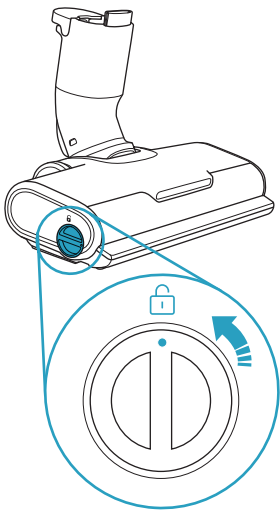

Carpet

Hard Floor

ESKW5	KIT23	KIT22	ZE167	ZE155	ZE149	ZE149A
900 923 607	900 923 383	900 923 354	900 923 609	900 923 379	900 923 380	900 923 381
Yearly performance Kit	Home and car kit	Duster kit	Battery 4.0Ah/57Wh	PetPro+	BedProPower+	BedProPowerUV+
ZE168	ZE158	ZE159	ZE146	ZE166		
900 923 610	900 923 440	900 923 442	900 923 361	900 923 608		
PowerPro mop nozzle	Standard pads	Delicate pads	Duster	PowerPro hard floor nozzle		
					RECYCLED Paper made from recycled material FSC® C139575 www.fsc.org	
					A24538810 www.shop.electrolux.com	