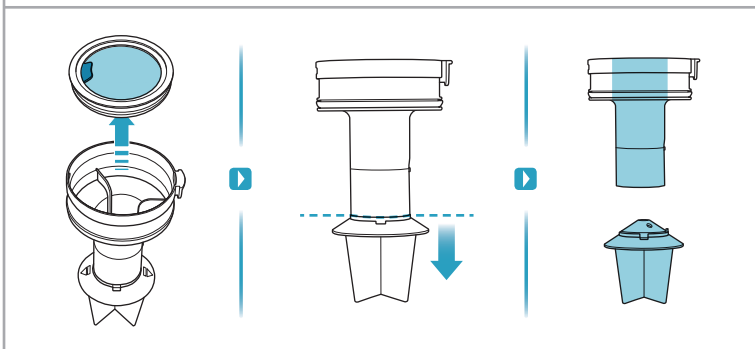

Carpet

Hard Floor

ESKW5	KIT23	KIT22	ZE167	ZE155	ZE149	ZE149A
900 923 607	900 923 383	900 923 354	900 923 609	900 923 379	900 923 380	900 923 381
Yearly performance Kit	Home and car kit	Duster kit	Battery 4.0Ah/57Wh	PetPro+	BedProPower+	BedProPowerUV+
ZE168	ZE158	ZE159	ZE146	ZE166		
900 923 610	900 923 440	900 923 442	900 923 361	900 923 608		
PowerPro mop nozzle	Standard pads	Delicate pads	Duster	PowerPro hard floor nozzle		
					RECYCLED Paper made from recycled material FSC® C139575 www.fsc.org	
					A24538810 www.shop.electrolux.com	