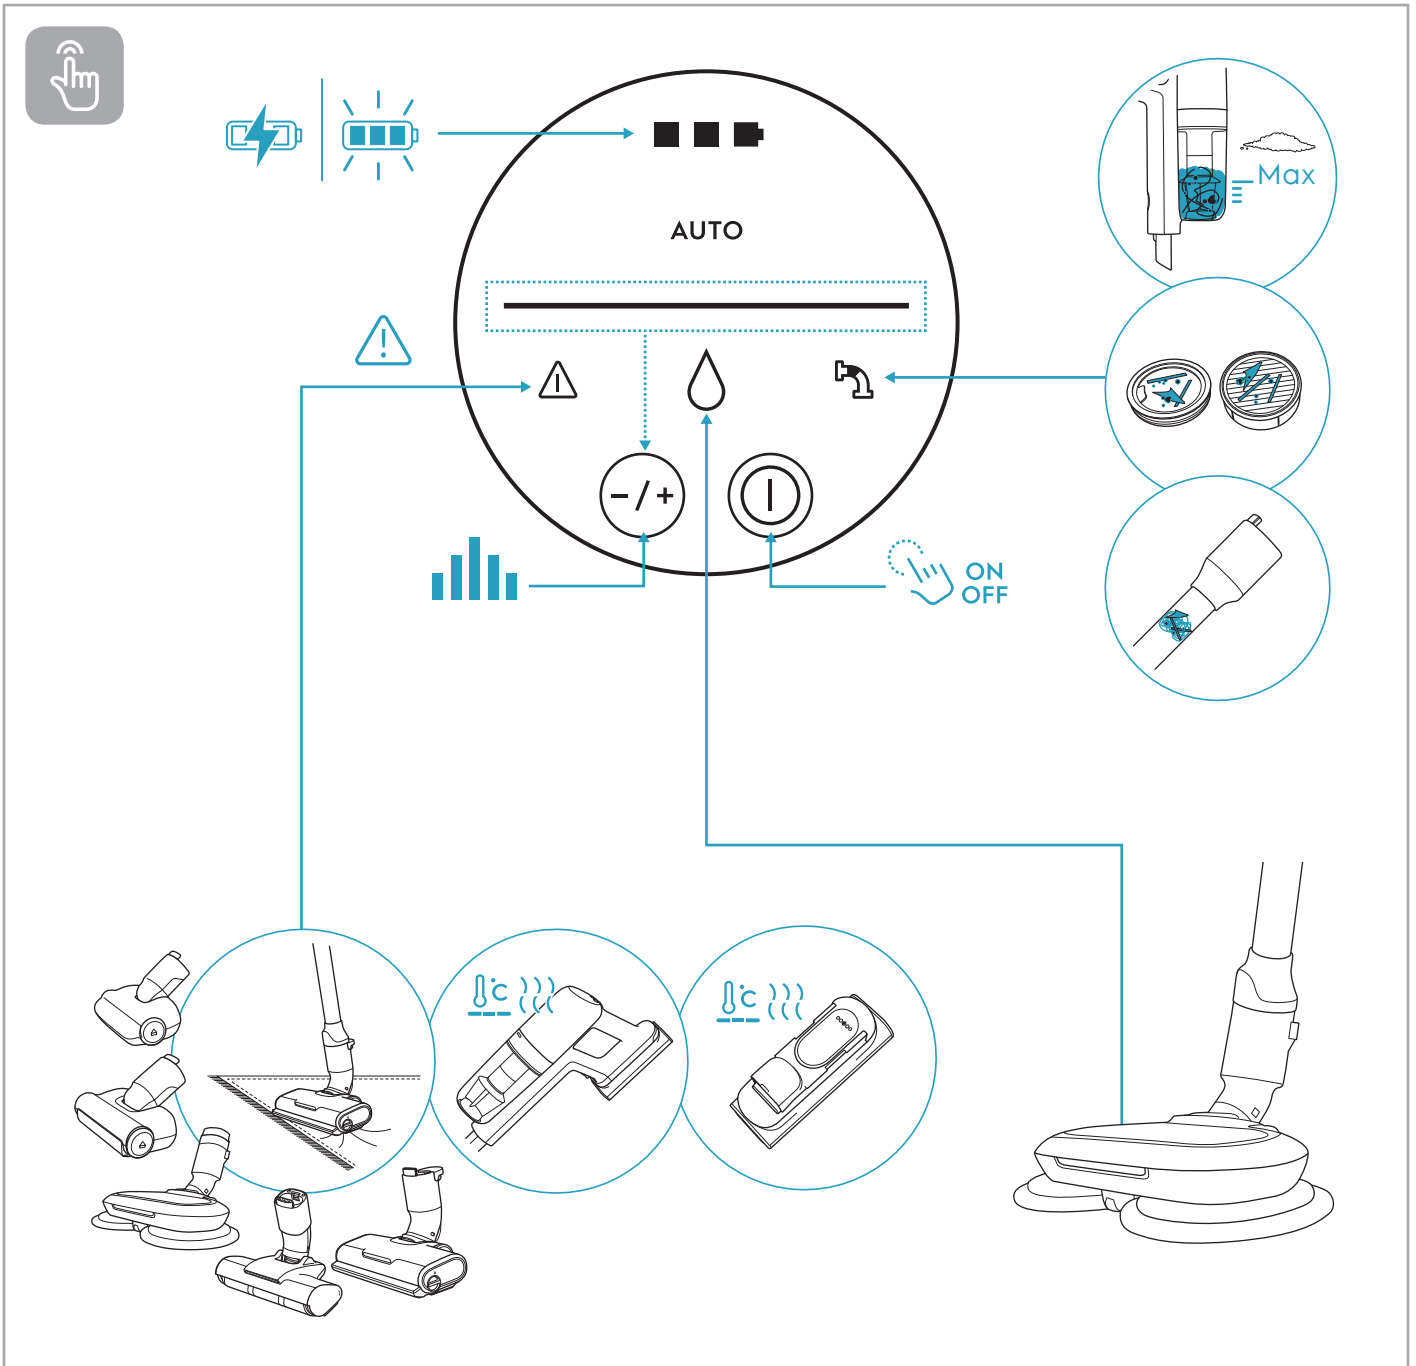

Carpet

Hard Floor

ESKW5	KIT23	KIT22	ZE167	ZE155	ZE149	ZE149A
900 923 607	900 923 383	900 923 354	900 923 609	900 923 379	900 923 380	900 923 381
Yearly performance Kit	Home and car kit	Duster kit	Battery 4.0Ah/57Wh	PetPro+	BedProPower+	BedProPowerUV+
ZE168	ZE158	ZE159	ZE146	ZE166		
900 923 610	900 923 440	900 923 442	900 923 361	900 923 608		
PowerPro mop nozzle	Standard pads	Delicate pads	Duster	PowerPro hard floor nozzle		
					RECYCLED Paper made from recycled material FSC® C139575 www.fsc.org	
					A24538810 www.shop.electrolux.com	