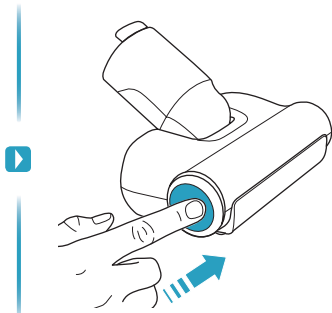

Carpet

Hard Floor

ESKW5	KIT23	KIT22	ZE167	ZE155	ZE149	ZE149A
900 923 607	900 923 383	900 923 354	900 923 609	900 923 379	900 923 380	900 923 381
Yearly performance Kit	Home and car kit	Duster kit	Battery 4.0Ah/57Wh	PetPro+	BedProPower+	BedProPowerUV+
ZE168	ZE158	ZE159	ZE146	ZE166		
900 923 610	900 923 440	900 923 442	900 923 361	900 923 608		
PowerPro mop nozzle	Standard pads	Delicate pads	Duster	PowerPro hard floor nozzle		
					RECYCLED Paper made from recycled material FSC® C139575 www.fsc.org	
					A24538810 www.shop.electrolux.com	