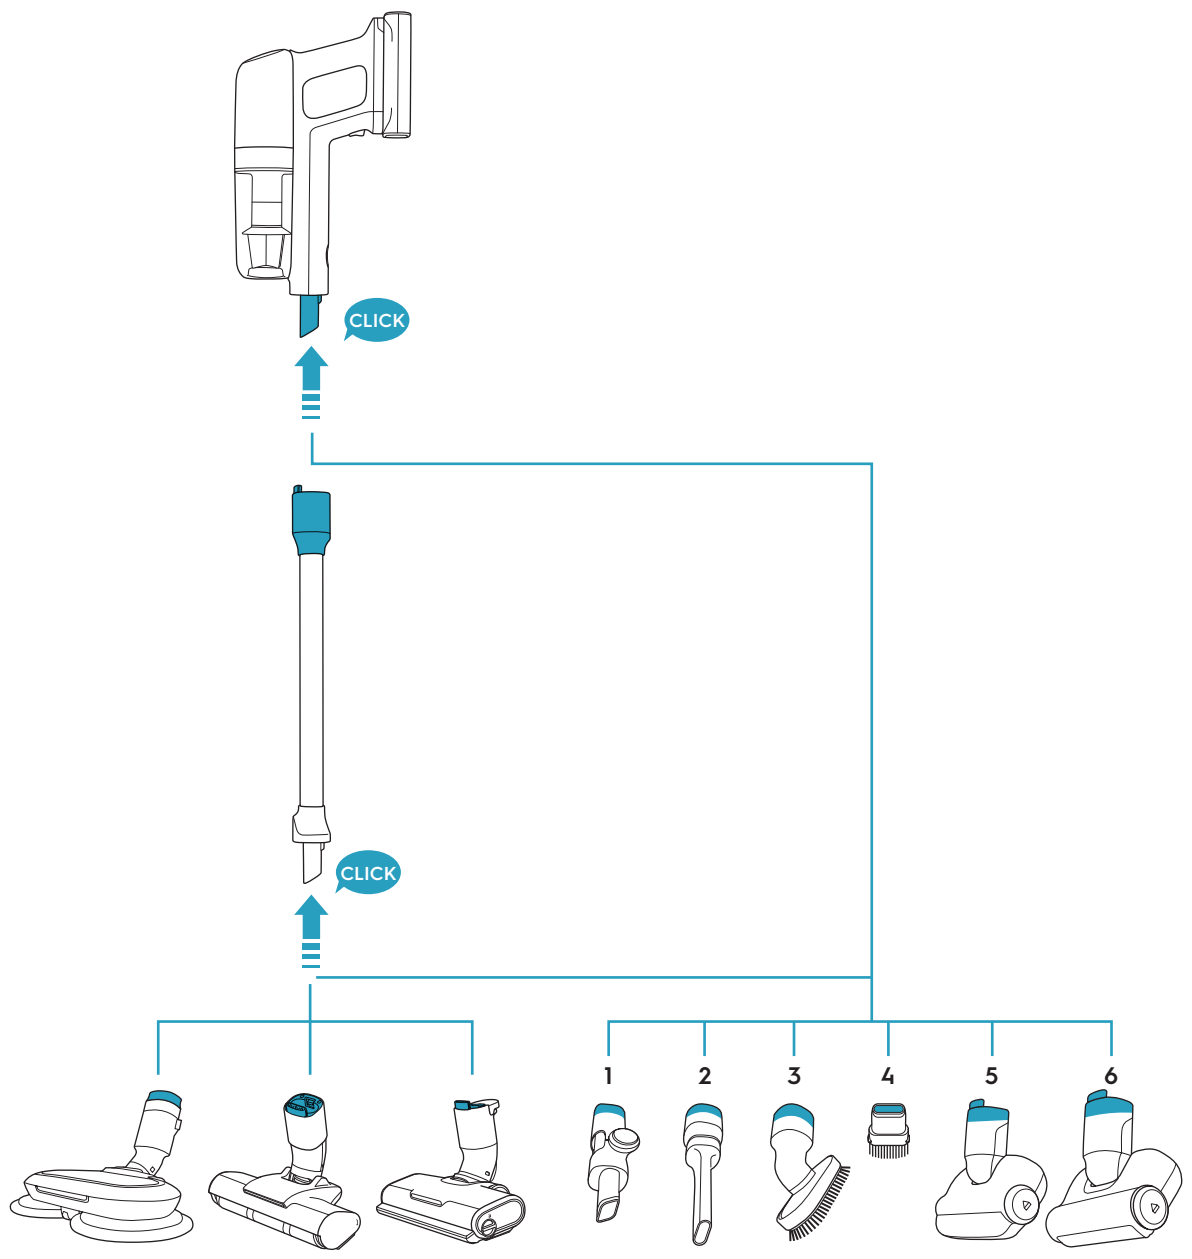

Carpet

Hard Floor

ESKW5	KIT23	KIT22	ZE167	ZE155	ZE149	ZE149A
900 923 607	900 923 383	900 923 354	900 923 609	900 923 379	900 923 380	900 923 381
Yearly performance Kit	Home and car kit	Duster kit	Battery 4.0Ah/57Wh	PetPro+	BedProPower+	BedProPowerUV+
ZE168	ZE158	ZE159	ZE146	ZE166		
900 923 610	900 923 440	900 923 442	900 923 361	900 923 608		
PowerPro mop nozzle	Standard pads	Delicate pads	Duster	PowerPro hard floor nozzle		
					RECYCLED Paper made from recycled material FSC® C139575 www.fsc.org	
					A24538810 www.shop.electrolux.com	