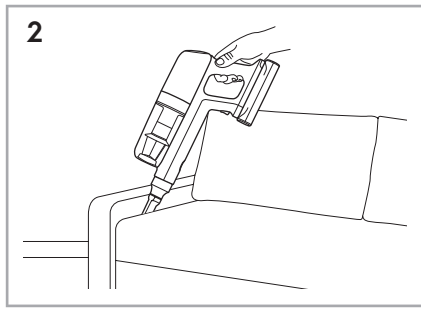

Carpet

Hard Floor

ESKW5	KIT23	KIT22	ZE167	ZE155	ZE149	ZE149A
900 923 607	900 923 383	900 923 354	900 923 609	900 923 379	900 923 380	900 923 381
Yearly performance Kit	Home and car kit	Duster kit	Battery 4.0Ah/57Wh	PetPro+	BedProPower+	BedProPowerUV+
ZE168	ZE158	ZE159	ZE146	ZE166		
900 923 610	900 923 440	900 923 442	900 923 361	900 923 608		
PowerPro mop nozzle	Standard pads	Delicate pads	Duster	PowerPro hard floor nozzle		
					RECYCLED Paper made from recycled material FSC® C139575 www.fsc.org	
					A24538810 www.shop.electrolux.com	