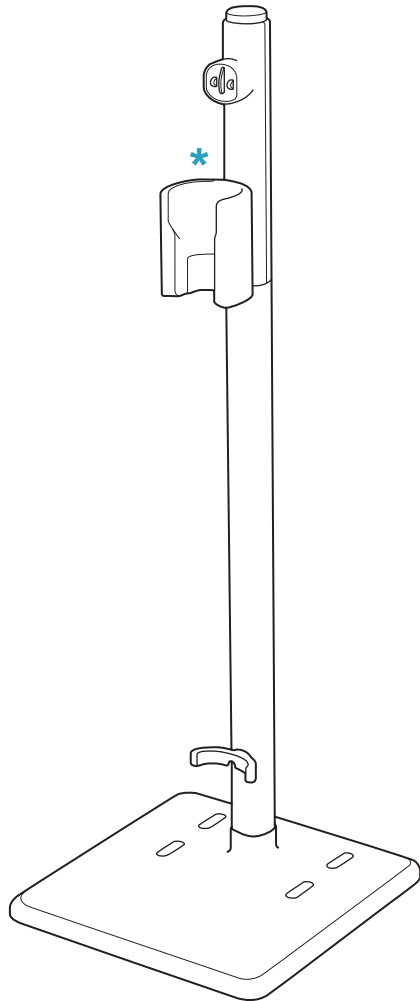

*

Accessories may vary from model to model. | Les accessoires peuvent varier d'un modèle à l'autre. | Ausstattung und Zubehör kann je nach Modell variieren. | Accessoires kunnen per model verschillen. | Tillbehören kan variera mellan olika modeller. | Lisävarusteet voivat vaihdella malleittain. | Tilbehør kan variere fra model til model. | Tilbehør kan variere fra modell til modell. | Los accesorios pueden variar según el modelo. | Os acessórios podem variar de modelo para modelo. | Gli accessori possono variare da modello a modello. | Τα εξαρτήματα ίσως διαφέρουν από μοντέλο σε μοντέλο. | Lisad võivad mudelist mudelisse varieeruda. | Priedai kitiems modeliams gali skirtis. | Akcesoria mogą się różnić w zależności od modelu. | Piederumi katram modelim var atšķirties. | Příslušenství se může u jednotlivých modelů lišit. | Doplnky sa môžu líšiť v závislosti od modelu. | Dodaci se mogu razlikovati kod određenih modela. | Nastavki se lahko glede na model razlikujejo. | Принадлежности могут отличаться от модели к модели. | Цij компоненти можуть відрізнятися залежно від моделі. | tartozékok típusonként eltérőek lehetnek. | Accesoriiile pot diferi de la model la model. | Принадлежностите може да се различават според различните модели. | Aksesuarlar, modelden modele farklılık gösterebilir. | رخال ليدوم نم فلتخت دقتا قورملا. | Додаці могу да се разликују у зависности од модела усисивача.

Carpet

Hard Floor