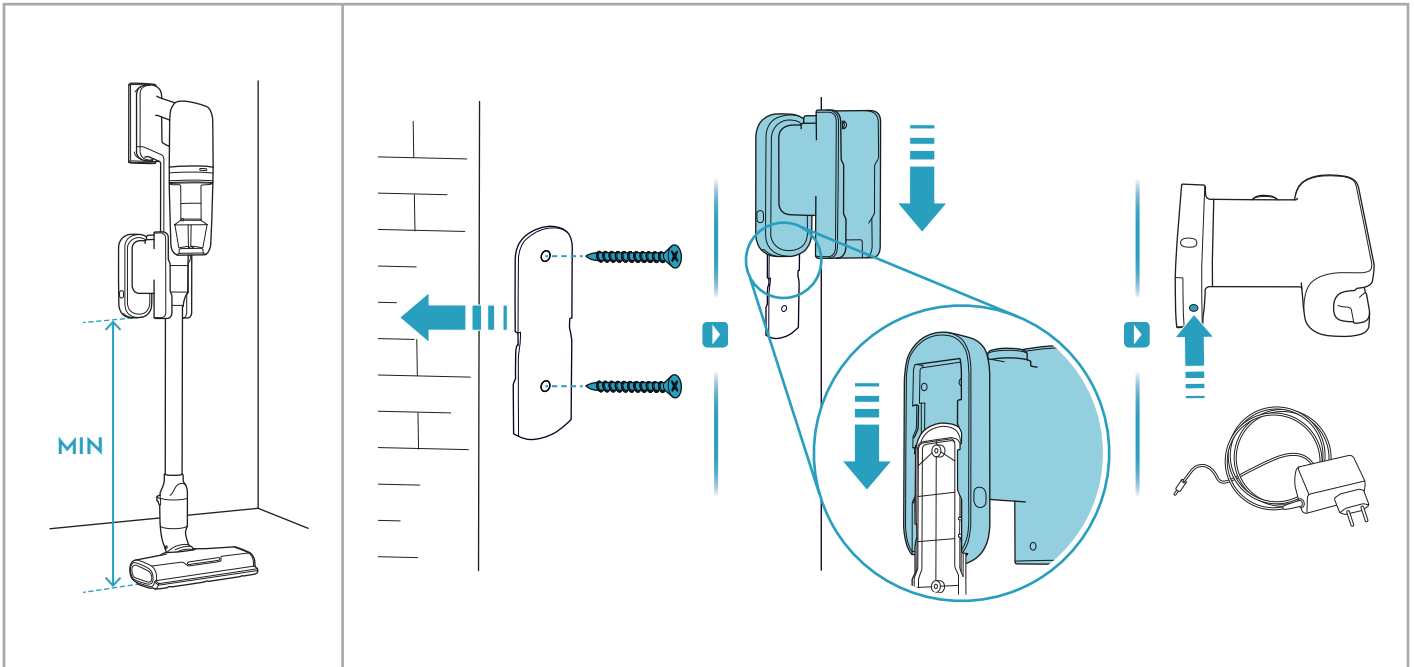

Carpet

Hard Floor

ESKW5	KIT23	KIT22	ZE167	ZE155	ZE149	ZE149A
900 923 607	900 923 383	900 923 354	900 923 609	900 923 379	900 923 380	900 923 381
Yearly performance Kit	Home and car kit	Duster kit	Battery 4.0Ah/57Wh	PetPro+	BedProPower+	BedProPowerUV+
ZE168	ZE158	ZE159	ZE146	ZE166		
900 923 610	900 923 440	900 923 442	900 923 361	900 923 608		
PowerPro mop nozzle	Standard pads	Delicate pads	Duster	PowerPro hard floor nozzle		
					RECYCLED Paper made from recycled material FSC® C139575 www.fsc.org	
					A24538810 www.shop.electrolux.com	