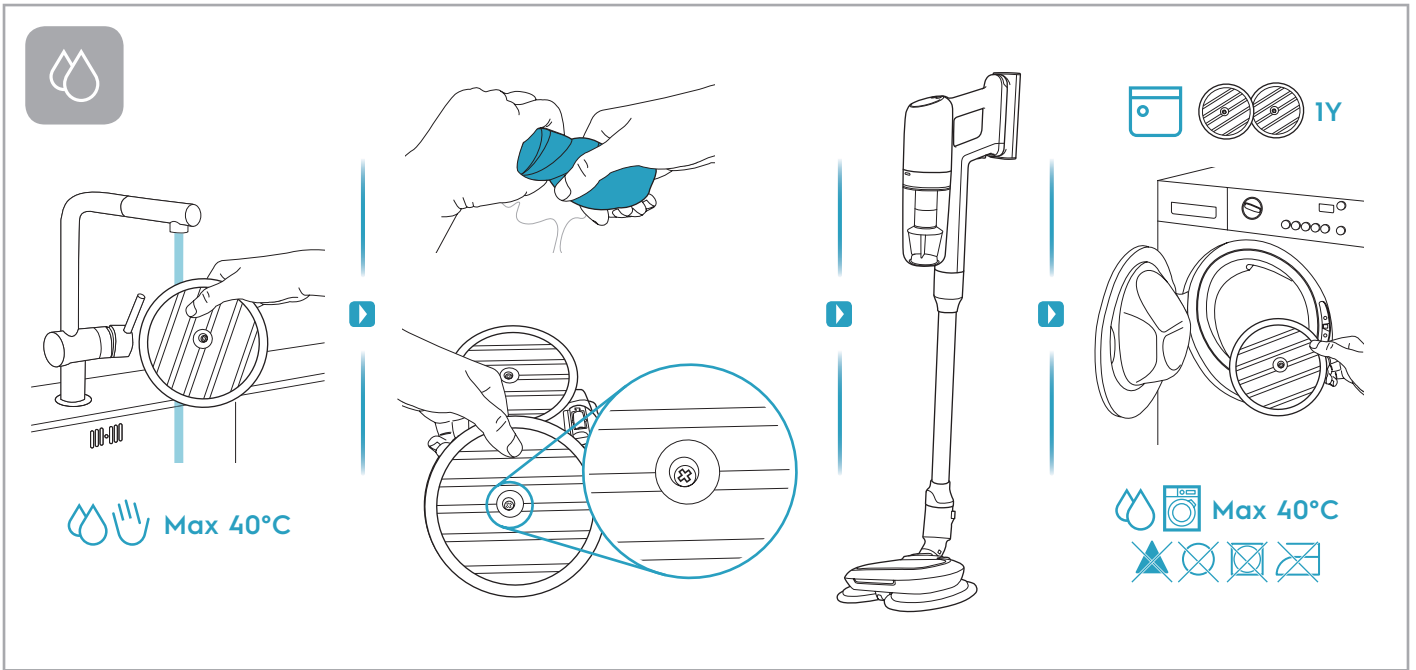

Carpet

Hard Floor

ESKW5	KIT23	KIT22	ZE167	ZE155	ZE149	ZE149A
900 923 607	900 923 383	900 923 354	900 923 609	900 923 379	900 923 380	900 923 381
Yearly performance Kit	Home and car kit	Duster kit	Battery 4.0Ah/57Wh	PetPro+	BedProPower+	BedProPowerUV+
ZE168	ZE158	ZE159	ZE146	ZE166		
900 923 610	900 923 440	900 923 442	900 923 361	900 923 608		
PowerPro mop nozzle	Standard pads	Delicate pads	Duster	PowerPro hard floor nozzle		
					RECYCLED Paper made from recycled material FSC® C139575 www.fsc.org	
					A24538810 www.shop.electrolux.com	