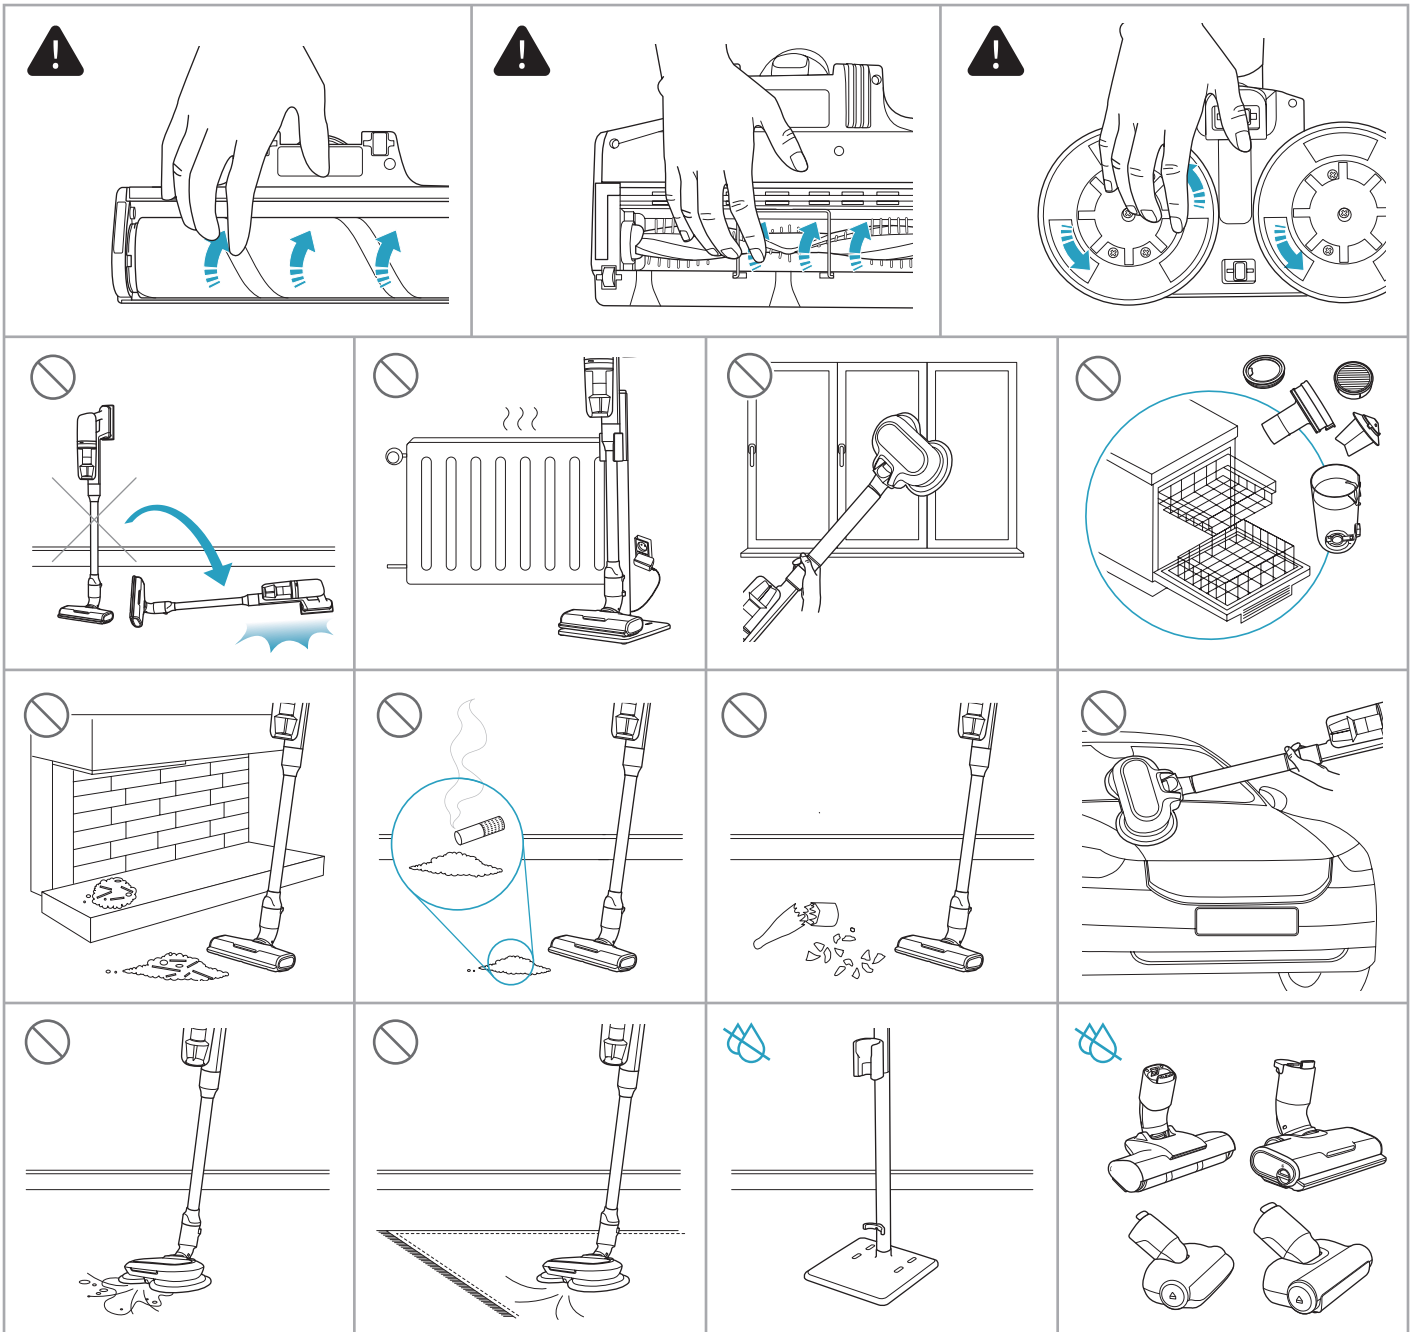

Carpet

Hard Floor

ESKW5	KIT23	KIT22	ZE167	ZE155	ZE149	ZE149A
900 923 607	900 923 383	900 923 354	900 923 609	900 923 379	900 923 380	900 923 381
Yearly performance Kit	Home and car kit	Duster kit	Battery 4.0Ah/57Wh	PetPro+	BedProPower+	BedProPowerUV+
ZE168	ZE158	ZE159	ZE146	ZE166		
900 923 610	900 923 440	900 923 442	900 923 361	900 923 608		
PowerPro mop nozzle	Standard pads	Delicate pads	Duster	PowerPro hard floor nozzle		
					RECYCLED Paper made from recycled material FSC® C139575 www.fsc.org	
					A24538810 www.shop.electrolux.com	