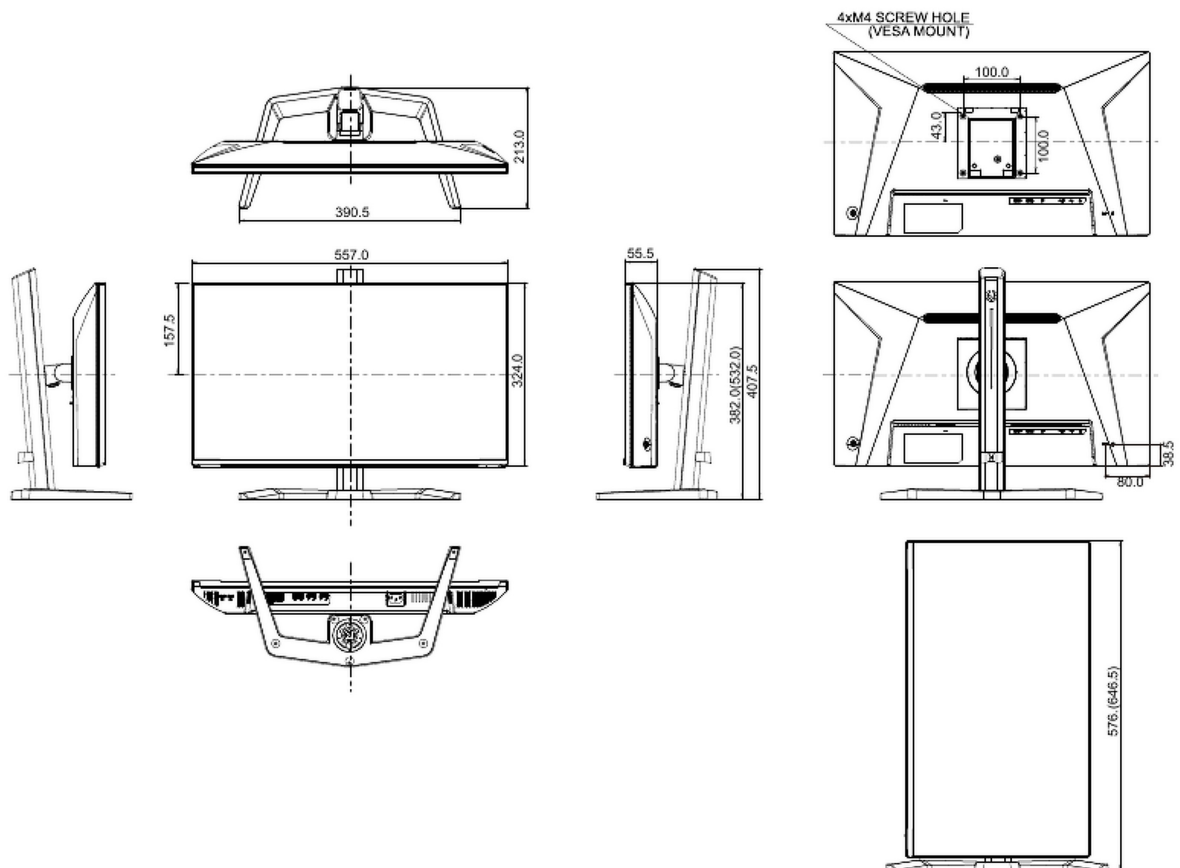

## 04 MECHANICAL

Display position adjustments	height, pivot (rotation), tilt
Height adjustment	150mm
Rotation (PIVOT function)	90°
Swivel stand	90°; ° left; 45° right
Tilt angle	23° up; 5° down

VESA mounting	100 x 100mm
Cable management system	yes

## 05 ACCESSORIES INCLUDED

Cables	power (1.8m), USB (1.8m), DP (1.8m)
Other	quick start guide, safety guide

## 08 DIMENSIONS / WEIGHT

Product dimensions W x H x D	557 x 324 x 55,5mm
Box dimensions W x H x D	630 x 504 x 142mm
Weight (without box)	5,3kg
Weight (with box)	8,03kg
EAN code	4948570125562

*All trademarks and registered trademarks acknowledged. E & O E. Specification subject to change without notice. All LCD's comply with ISO-9241-307:2008 in connection with pixel defects.*