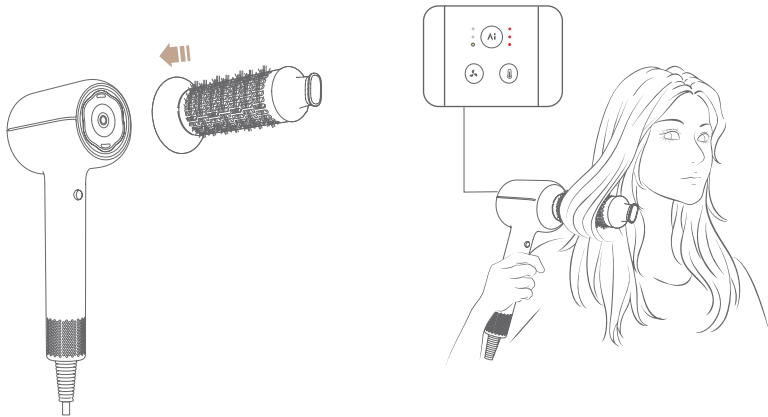

When a nozzle is attached, the Shine20 automatically detects it and adjusts to the optimal temperature and speed.

At this point, manual adjustments can override the wind temperature and speed. The next time the nozzle is attached, the recommended temperature will be automatically applied.

Volumizing & Smoothing Brush

Smooths hair strands, creates various styles such as high crown volume, airy bangs, and inward or outward curls.