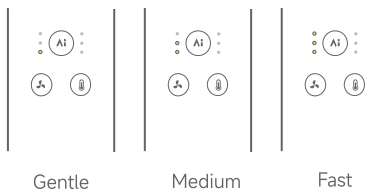

Functions and Usage

AI Distance-sensing Constant Temperature Mode

In this mode, the distance-based constant temperature indicator light turns on. The hairdryer automatically adjusts the airflow temperature based on the distance between the air outlet and the hair, keeping the temperature on the scalp and strands at 55° C to help protect the scalp and hair. The temperature control button is not adjustable, but the wind speed button works normally.

Short press to turn on/off the AI distance-sensing constant temperature mode.

Distance: Close
Wind temperature: Low

Distance: Medium
Wind temperature: Medium

Distance: Far
Wind temperature: High

In this mode, the distance-based constant temperature indicator light turns off. Manually adjustable wind temperature and speed.

Flow

Temperature

When a nozzle is attached, the Shine20 automatically detects it and adjusts to the optimal temperature and speed.

At this point, manual adjustments can override the wind temperature and speed. The next time the nozzle is attached, the recommended temperature will be automatically applied.