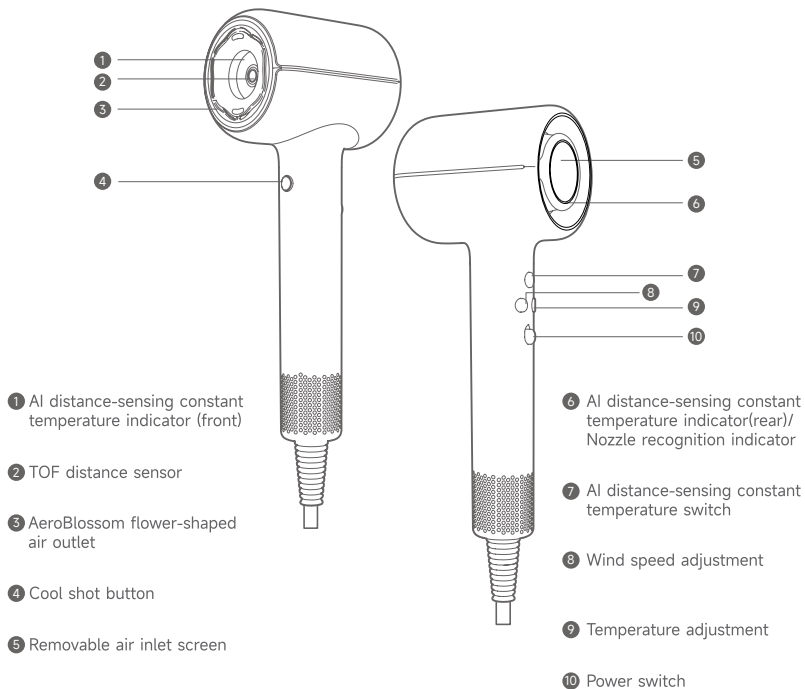

Product Description

The symbol on the body of the appliance indicates "Do not use while bathing or showering."