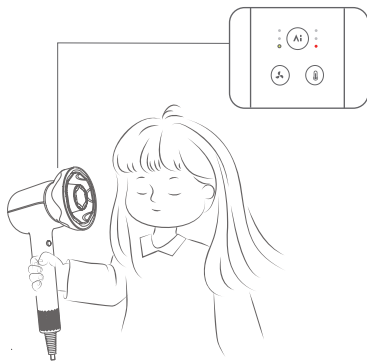

Flow

Temperature

When a nozzle is attached, the Shine20 automatically detects it and adjusts to the optimal temperature and speed.

At this point, manual adjustments can override the wind temperature and speed. The next time the nozzle is attached, the recommended temperature will be automatically applied.

Developed exclusively for kids, the nozzle features dual-layer noise reduction and temperature lock technology to help protect babies' hearing and scalp.

Cleaning and Maintenance

The removable air inlet screen is magnetically attached. Follow the instructions to remove it.