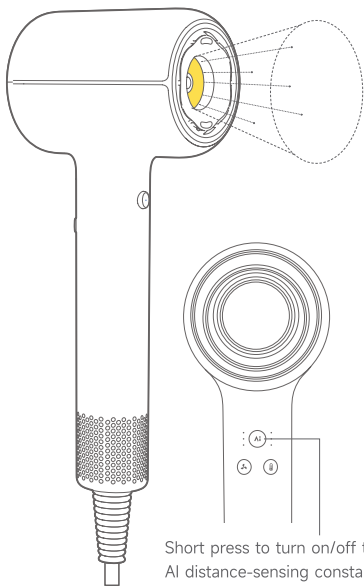

The illustrations of products, attachments, user interfaces, etc. in the manual are schematic diagrams and for reference only. Due to product updating and upgrading, the actual product may differ slightly from the schematic diagram. Please refer to the actual product.

Functions and Usage

AI Distance-sensing Constant Temperature Mode

In this mode, the distance-based constant temperature indicator light turns on. The hairdryer automatically adjusts the airflow temperature based on the distance between the air outlet and the hair, keeping the temperature on the scalp and strands at 55° C to help protect the scalp and hair. The temperature control button is not adjustable, but the wind speed button works normally.