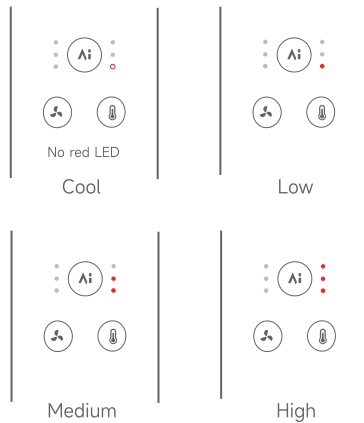

Functions and Usage

AI Distance-sensing Constant Temperature Mode

In this mode, the distance-based constant temperature indicator light turns on. The hairdryer automatically adjusts the airflow temperature based on the distance between the air outlet and the hair, keeping the temperature on the scalp and strands at 55° C to help protect the scalp and hair. The temperature control button is not adjustable, but the wind speed button works normally.

Short press to turn on/off the AI distance-sensing constant temperature mode.

Distance: Close
Wind temperature: Low

Distance: Medium
Wind temperature: Medium

Distance: Far
Wind temperature: High

In this mode, the distance-based constant temperature indicator light turns off. Manually adjustable wind temperature and speed.

Flow

Temperature

When a nozzle is attached, the Shine20 automatically detects it and adjusts to the optimal temperature and speed.

At this point, manual adjustments can override the wind temperature and speed. The next time the nozzle is attached, the recommended temperature will be automatically applied.