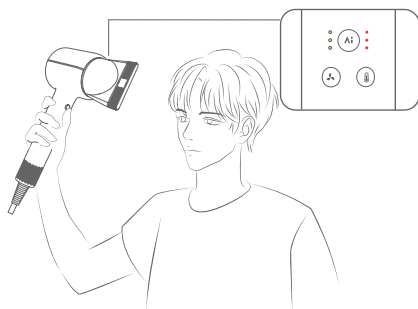

EN Quick-Dry Concentrator

Dries short hair in minutes.