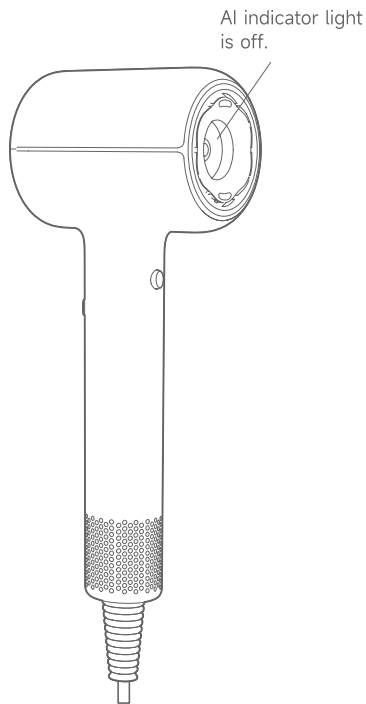

Functions and Usage

AI Distance-sensing Constant Temperature Mode

In this mode, the distance-based constant temperature indicator light turns on. The hairdryer automatically adjusts the airflow temperature based on the distance between the air outlet and the hair, keeping the temperature on the scalp and strands at 55° C to help protect the scalp and hair. The temperature control button is not adjustable, but the wind speed button works normally.

Short press to turn on/off the AI distance-sensing constant temperature mode.

Distance: Close
Wind temperature: Low

Distance: Medium
Wind temperature: Medium

Distance: Far
Wind temperature: High

In this mode, the distance-based constant temperature indicator light turns off. Manually adjustable wind temperature and speed.

Flow

Temperature

When a nozzle is attached, the Shine20 automatically detects it and adjusts to the optimal temperature and speed.

At this point, manual adjustments can override the wind temperature and speed. The next time the nozzle is attached, the recommended temperature will be automatically applied.