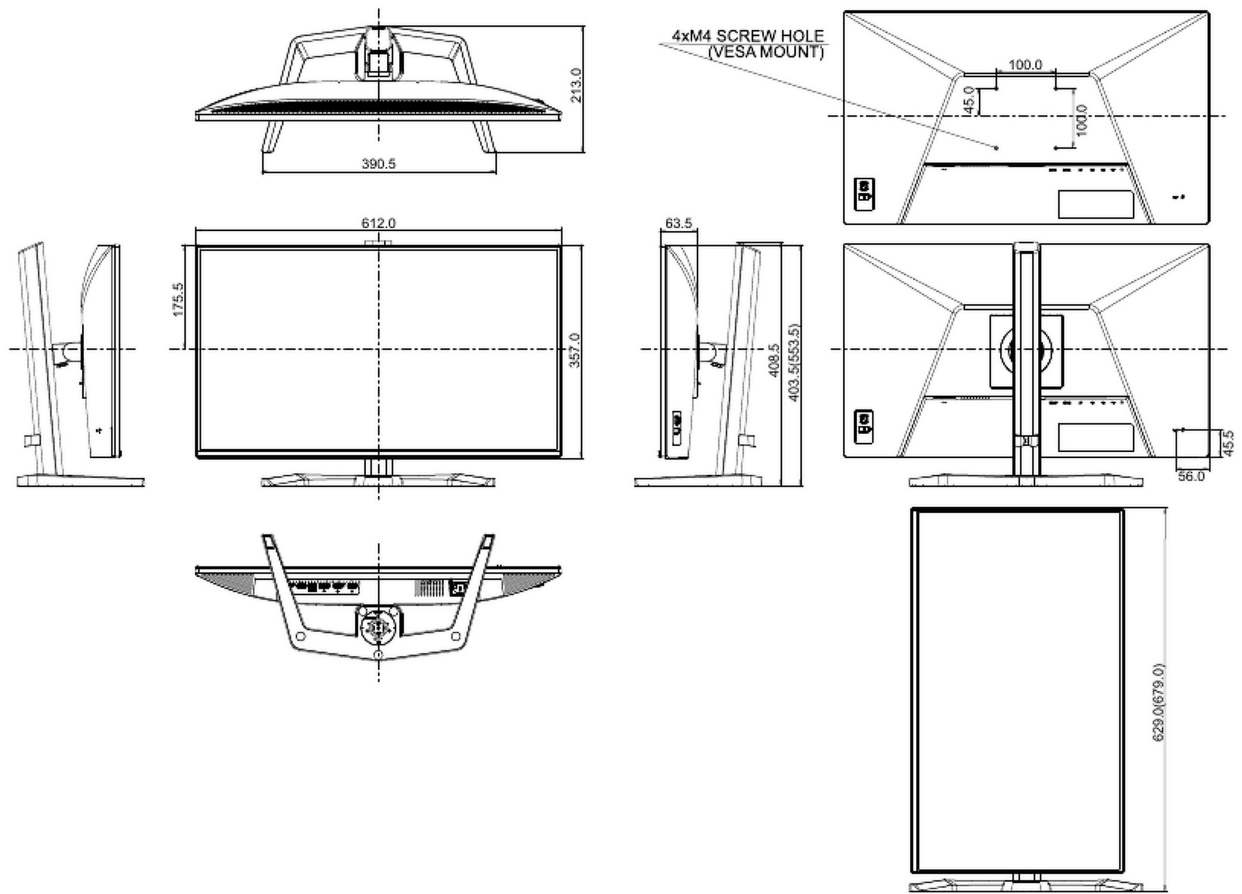

04 MECHANICAL

Display position adjustments	height, pivot (rotation), swivel, tilt
Height adjustment	150mm
Rotation (PIVOT function)	90°
Swivel stand	90°; 45° left; 45° right

Tilt angle 23° up; 5° down

VESA mounting 100 x 100mm

Cable management system yes

05 ACCESSORIES INCLUDED

Cables power (1.8m), USB (1.8m), HDMI (1.8m), DP (1.8m)

Other quick start guide, safety guide

06 POWER MANAGEMENT

Power supply unit internal

Power supply AC 100 - 240V, 50/60Hz

08 DIMENSIONS / WEIGHT

Product dimensions W x H x D 612 x 408.5 (553.5) x 213mm

Box dimensions W x H x D 690 x 140 x 465mm

Weight (without box) 5.6kg

Weight (without stand) 3.8kg

Weight (with box) 8.2kg

EAN code 4948570126446