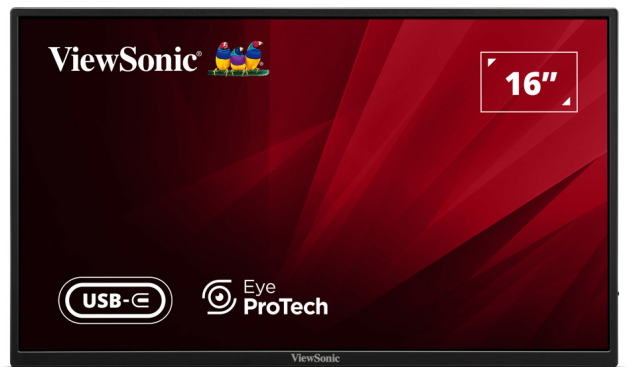

ViewSonic® LCD DISPLAY **VA1650**

Key Features

- Lightweight, compact, and portable design with protective sleeve for easy and safe transport
- Easily extend display to a larger screen from mobile devices
- HDMI and USB-C inputs for flexible connectivity
- Find your perfect view every time with the foldable stand
- USB-C one cable flexible display setup

*External power adaptor required for power charging

Product Description

The ViewSonic VA1650 is a lightweight, portable 16" Full HD portable monitor with USB-C connectivity for power charging. Designed to boost productivity on the go, extend your screen from a phone, tablet, or laptop to a larger display anytime, anywhere. The included protective sleeve makes it effortless to safely carry and protect your monitor, whether traveling, relaxing outdoors, or simply moving around your home.

Visit Us

www.viewsonic.com

DISPLAY

Display Size (in.):	16
Viewable Area (in.):	15.6
Panel Type:	IPS Technology
Resolution:	1920 x 1080
Resolution Type:	FHD (Full HD)
Static Contrast Ratio:	1,000:1 (typ)
Dynamic Contrast Ratio:	50M:1
Light Source:	LED
Brightness:	250 cd/m ² (typ)
Colors:	16.7M
Color Space Support:	8 bit (6 bit + FRC)
Aspect Ratio:	16:9
Response Time (Typical GTG):	7ms
Viewing Angles:	178° horizontal, 178° vertical
Backlight Life (Hours):	30000 Hrs (Min)
Curvature:	Flat
Refresh Rate (Hz):	60
Low Blue Light:	Software solution
Flicker-Free:	Yes
Color Gamut:	NTSC: 45% size (Typ) sRGB: 64% size (Typ)
Pixel Size:	0.179 mm (H) x 0.179 mm (V)
Surface Treatment:	Anti-Glare, Hard Coating (3H)