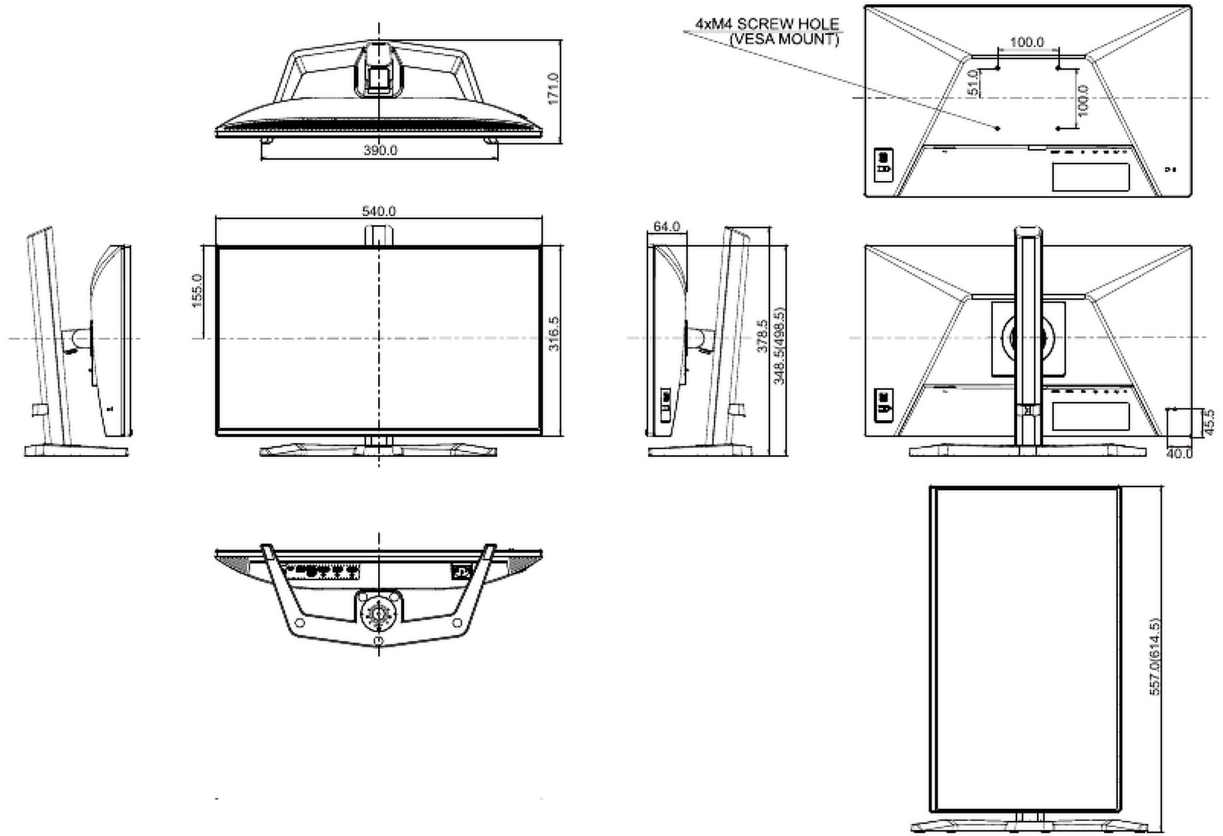

## 04 MECHANICAL

Display position adjustments	height, pivot (rotation), swivel, tilt
Height adjustment	150mm
Rotation (PIVOT function)	90°
Swivel stand	90°; 45° left; 45° right

<b>Tilt angle</b>	23° up; 5° down
<b>VESA mounting</b>	100 x 100mm
<b>Cable management system</b>	yes

## 05 ACCESSORIES INCLUDED

<b>Cables</b>	power (1.8m), USB (1.8m), HDMI (1.8m), DP (1.8m)
<b>Other</b>	quick start guide, safety guide

## 08 DIMENSIONS / WEIGHT

<b>Product dimensions W x H x D</b>	540 x 378.5 (498.5) x 171mm
<b>Box dimensions W x H x D</b>	650 x 140 x 420mm
<b>Weight (without box)</b>	4.8kg
<b>Weight (without stand)</b>	3.1kg
<b>Weight (with box)</b>	7.1kg
<b>EAN code</b>	4948570126354