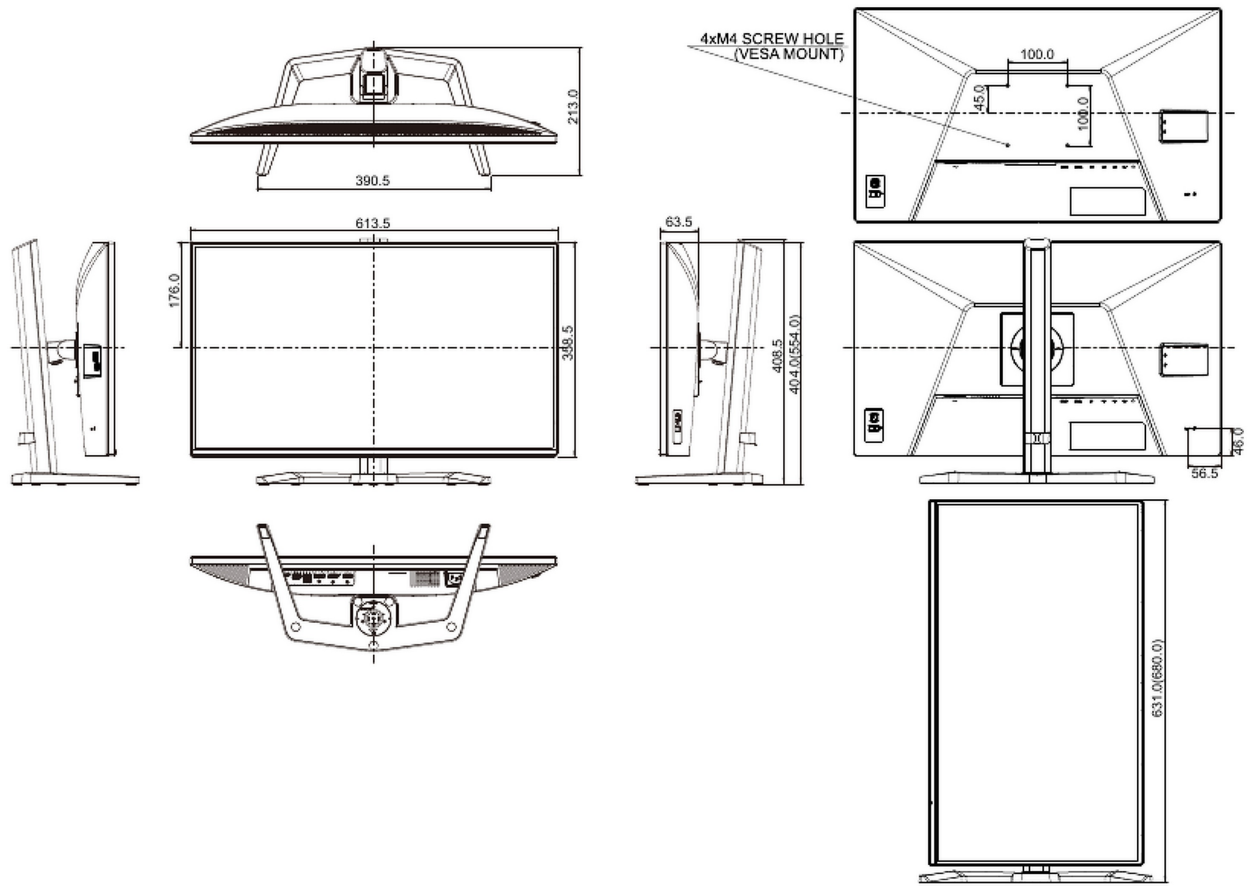

04 MECHANICAL

Display position adjustments	height, swivel, tilt, pivot (rotation both sides)
Height adjustment	150mm
Rotation (PIVOT function)	90°
Swivel stand	90°; 45° left; 45° right
Tilt angle	23° up; 5° down

VESA mounting	100 x 100mm
Cable management system	yes

05 ACCESSORIES INCLUDED

Cables	power (1.8m), USB (1.8m), HDMI (1.8m), DP (1.8m)
Other	quick start guide, safety guide

06 POWER MANAGEMENT

Power supply unit	internal
Power supply	AC 100 - 240V, 50/60Hz
Power usage	21W typical, 0.5W stand by, 0.3W off mode

Product dimensions W x H x D	613.5 x 408.5 (554) x 213mm
Box dimensions W x H x D	690 x 140 x 465mm
Weight (without box)	5.7kg
Weight (without stand)	3.9kg
Weight (with box)	8.2kg
EAN code	4948570126514