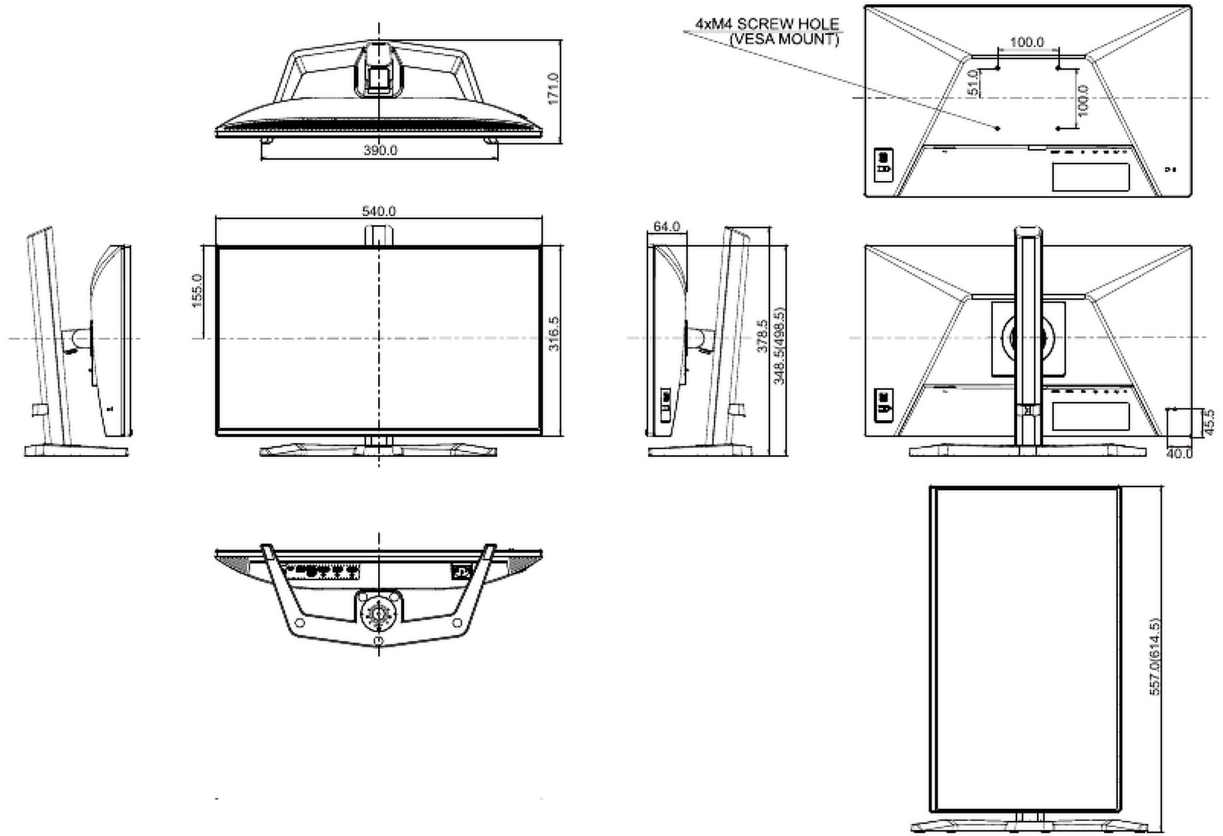

04 MECHANICAL

Display position adjustments	height, pivot (rotation), swivel, tilt
Height adjustment	150mm
Rotation (PIVOT function)	90°
Swivel stand	90°; 45° left; 45° right
Tilt angle	23° up; 5° down

VESA mounting	100 x 100mm
Cable management system	yes

05 ACCESSORIES INCLUDED

Cables	power (1.8m), HDMI (1.8m), DP (1.8m)
Other	quick start guide, safety guide

06 POWER MANAGEMENT

Power supply unit	internal
Power supply	AC 100 - 240V, 50/60Hz
Power usage	18W typical, 0.5W stand by, 0.3W off mode

Product dimensions W x H x D	540 x 378.5 (498.5) x 171mm
Box dimensions W x H x D	650 x 140 x 420mm
Weight (without box)	4.8kg
Weight (without stand)	3.1kg
Weight (with box)	7kg
EAN code	4948570126392